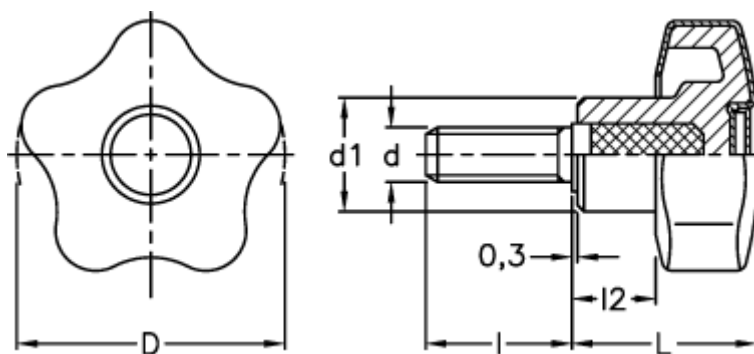

Data Sheet

Article number: 23021699715

Description: E+G Lobe knobs

VCT.53 p-M10x20 SOFT C5 RAL5024 - blue cap

Measures

D = 53

d1 = 19.0

d 6g = M10

l = 20

L = 34.0

l2 = 13.0